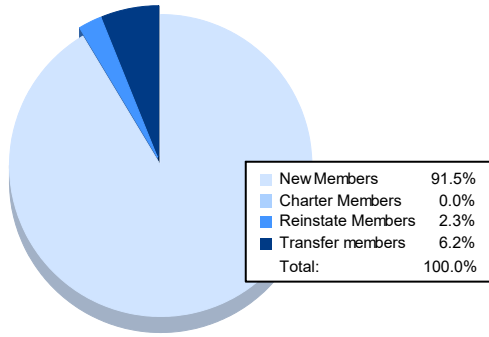

Year	New Clubs	Dropped Clubs	Gain/ Loss Clubs	New Members	Charter Members	Reinstate Members	Transfer Members	Total Member Added	Total Members Dropped	Gain/ Loss Members
2017-2018	0	0	0	96	0	4	3	103	138	-35
2018-2019	0	0	0	105	0	3	8	116	117	-1
2019-2020	0	0	0	91	0	0	3	94	123	-29
2020-2021	0	0	0	36	1	4	0	41	123	-82
2021-2022	0	0	0	118	0	3	8	129	122	7
<b>Average</b>	<b>0</b>	<b>0</b>	<b>0</b>	<b>89</b>	<b>0</b>	<b>3</b>	<b>4</b>	<b>97</b>	<b>125</b>	<b>-28</b>

### Membership Composition June 2022 Cumulative